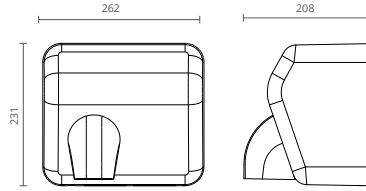

REF		€
CT1205845	STAINLESS STEEL ACIER INOXYDABLE ACERO INOXIDABLE	305.00