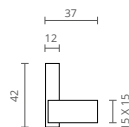

TOWEL HOLDER // PORTE-SERVIETTE // TOALLERO

REF		€
CT1200400	CHROME // CHROMÉ // CROMADO	37.50
CT1220700	GOLD // OR // ORO	112.50
CT1220701	30 cm BLACK // NOIR // NEGRO	56.30
CT1220702	WHITE // BLANC // BLANCO	56.30
CT1220703	SATINOX // SATINOX // SATINOX	56.30
CT1200405	CHROME // CHROMÉ // CROMADO	42.00
CT1220710	GOLD // OR // ORO	126.00
CT1220711	45 cm BLACK // NOIR // NEGRO	63.00
CT1220712	WHITE // BLANC // BLANCO	63.00
CT1220713	SATINOX // SATINOX // SATINOX	63.00
CT1200410	CHROME // CHROMÉ // CROMADO	45.40
CT1220720	GOLD // OR // ORO	136.20
CT1220721	60 cm BLACK // NOIR // NEGRO	68.10
CT1220722	WHITE // BLANC // BLANCO	68.10
CT1220723	SATINOX // SATINOX // SATINOX	68.10

TOILET PAPER HOLDER // PORTE-PAPIER // PORTARROLLOS

REF		€
CT1200420	CHROME // CHROMÉ // CROMADO	41.60
CT1220730	GOLD // OR // ORO	124.80
CT1220731	BLACK // NOIR // NEGRO	62.40
CT1220732	WHITE // BLANC // BLANCO	62.40
CT1220733	SATINOX // SATINOX // SATINOX	62.40

SOAP DISH // PORTE-SAVON // JABONERA

REF		€
CT1200430	CHROME // CHROMÉ // CROMADO	60.00
CT1220740	GOLD // OR // ORO	180.00
CT1220741	BLACK // NOIR // NEGRO	90.00
CT1220742	WHITE // BLANC // BLANCO	90.00
CT1220743	SATINOX // SATINOX // SATINOX	90.00

HOOK // PATÈRE // PERCHA

REF		€
CT1200450	CHROME // CHROMÉ // CROMADO	25.50
CT1220750	GOLD // OR // ORO	76.50
CT1220751	BLACK // NOIR // NEGRO	38.30
CT1220752	WHITE // BLANC // BLANCO	38.30
CT1220753	SATINOX // SATINOX // SATINOX	38.30

TOILET BRUSH // PORTE-BALAI // ESCOBILLERO

REF		€
CT1200910	CHROME // CHROMÉ // CROMADO	98.30
CT1220950	GOLD // OR // ORO	294.90
CT1220951	BLACK // NOIR // NEGRO	147.50
CT1220952	WHITE // BLANC // BLANCO	147.50
CT1220953	SATINOX // SATINOX // SATINOX	147.50

SPONGE BATH HOLDER
PORTE-EPONGE // CONTENEDOR DE REJILLA

REF		€
CT1200440	CHROME // CHROMÉ // CROMADO	79.50
CT1220770	GOLD // OR // ORO	238.50
CT1220771	BLACK // NOIR // NEGRO	119.30
CT1220772	WHITE // BLANC // BLANCO	119.30
CT1220773	SATINOX // SATINOX // SATINOX	119.30