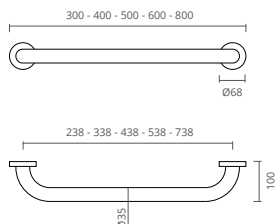

GRAB BAR Ø35mm
BARRE D'APPUI Ø35mm // ASA Ø35mm

REF	€
CT1205000 30 cm	45.10
CT1205002 40 cm	47.00
CT1205004 50 cm	51.20
CT1205006 60 cm	58.70
CT1205008 80 cm	62.90

STAINLESS STEEL
ACIER INOXYDABLE
ACERO INOXIDABLE

AISI 304 Ø35 mm