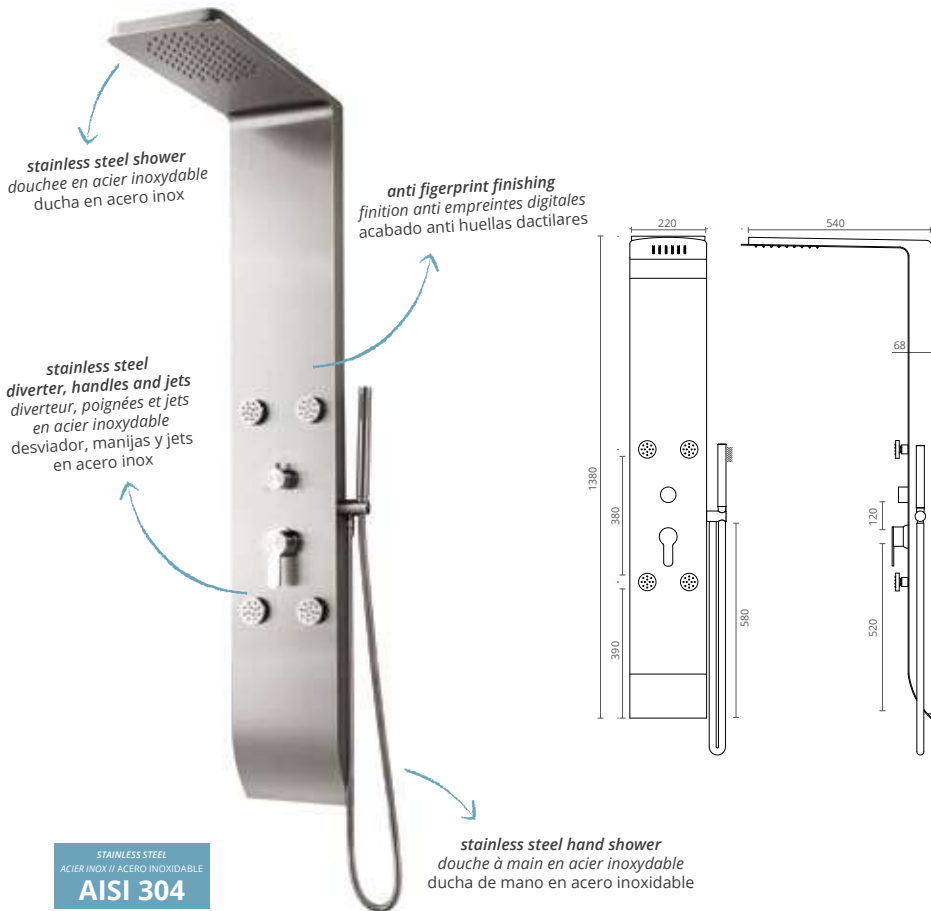

BHAGA
HYDROMASSAGE COLUMN
COLONNE HYDROMASSAGE // COLUMNA DE HIDROMASAJE

REF	MEASURES // MESURES // MEDIDAS	€
DB0002425	220 X 1310 mm	590.00

STAINLESS STEEL
ACIER INOX // ACERO INOXIDABLE
AISI 304