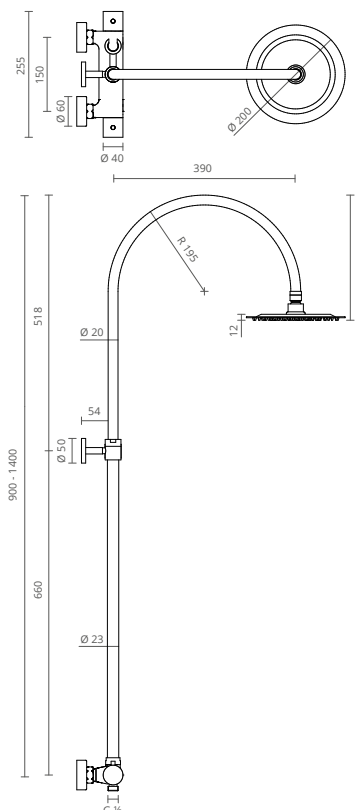

ORION CLIP

COLUMN // COLONNE // COLUMNA

SHOWER // DOUCHE // DUCHA

REF		€
CT2403500	SINGLE LEVER MIXER W/ ABS SHOWER HEAD MITIGEUR A/ DOUCLETTE DE PLAFOND ABS MEZCLADOR C/ ROCIADOR EN ABS	260.00
CT2403502	SINGLE LEVER MIXER W/ STAIN. STEEL SHOWER HEAD MITIGEUR.C A/ DOUCLETTE DE PLAFOND ACIER INOXY. MEZCLADOR C/ ROCIADOR EN ACERO INOXIDABLE	280.00

CHROME CHROMÉ // CROMADO	ADJUSTABLE HEIGHT RÉGLABLE EN HAUTEUR // ALTURA AJUSTABLE

Image represents thermostatic model with:

- . Stainless Steel shower head
- . Brass hand shower
- . Shower hose

L'image représente le modèle thermostatique avec:

- . Pomme de douche en acier inoxydable
- . Douche à main en laiton
- . Tuyau de douche

La imagen representa el modelo termostático con:

- . Rociador de acero inoxidable
- . Ducha de mano en latón
- . Flexible de ducha