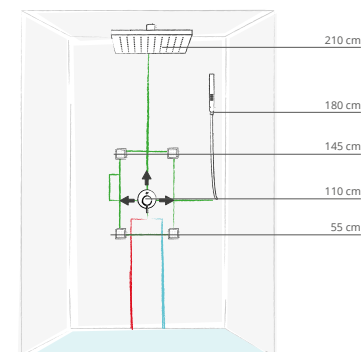

CONCEALED MIXERS WITH INVERTER 3 OUTPUTS
MITIGEUR À ENCASTRER AVEC DÉVIATEUR 3 SORTIES
MONOMANDOS EMPOTRADOS CON INVERSOR 3 SALIDAS

CONCEALED MIXERS WITH INVERTER 3 OUTPUTS
MITIGEUR À ENCASTRER AVEC DÉVIATEUR 3 SORTIES
MONOMANDOS EMPOTRADOS CON INVERSOR 3 SALIDAS

CILIN

CEILING SHOWER ARM
BRAS DE DOUCHE AU PLAFOND
SOPORTE A TECHO

CILIN

WALL ELBOW OUTLET W/ SHOWER HOLDER
COUDE SORTIE D'EAU A/ SUPPORT
TOMA DE AGUA CON SOPORTE PARA DUCHA

SHOWER HOSE
FLEXIBLE DE DOUCHE
FLEXIBLE

ROUND Ø300 mm

SHOWER HEAD ULTRA SLIM STAINLESS STEEL
DOUCHES DE PLAFOND ULTRA SLIM
ROCIADORES ULTRA SLIM SELECCIÓN

HAND SHOWER
DOUCHETTE
DUCHA

BODY JET
DOUCHETTE LATÉRALE
JET DE DUCHA

SET 3 OUTPUT // SET 3 SORTIES // SET 3 SALIDAS

REF	€
CT2250760 SET 10 PIECES // SET 10 PIÈCES // SET 10 PIEZAS	613.50

CHROME // CHROMÉ
CROMADO