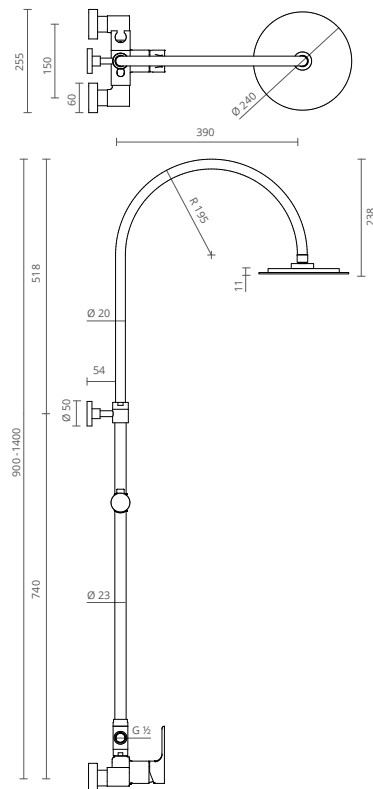

Image represents model with:
. ABS shower head
. ABS Hand shower
. Shower hose

L'image représente le modèle avec:
. Pomme de douche en ABS
. Douche à main en ABS
. Tuyau de douche

La imagen representa el modelo con:
. Rociador de ABS
. Ducha de mano en ABS
. Flexible de ducha

JAZZY CLIP

COLUMN // COLONNE // COLUMNNA

SHOWER // DOUCHE // DUCHA

REF	€
CT2403900	274.00

SINGLE LEVER MIXER W/ ABS SHOWER HEAD
MITIGEUR A/ DOUCHETTE DE PLAFOND ABS
MEZCLADOR C/ ROCIADOR EN ABS

CHROME CHROMÉ // CROMADO	ADJUSTABLE HEIGHT RÉGLABLE EN HAUTEUR // ALTURA AJUSTABLE