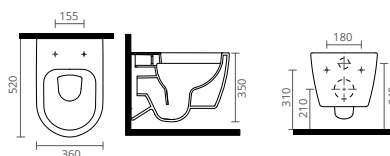

WALL-HUNG WC TOILETTE SUSPENDU // INODORO SUSPENDIDO

REF.		€
BL7501345	W/ DUROPLAST SOFT CLOSE TOILET SEAT COVER AND FIXING KIT A/ ABATTANT DUROPLAST SOFT CLOSE ET KIT DE FIXATION C/ ASSIÈNE WC DUROPLAST Y KIT DE FIJACIÓN	302.80