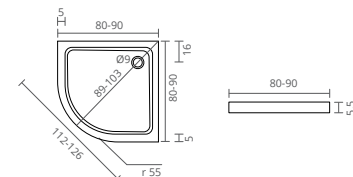

TIME

REF.	MEASURES // MESURES // MEDIDAS	€
DB1501000	80 X 80 cm	145.50
DB1501005	90 X 90 cm	166.20

ACRYLIC BATHTUBS BAIGNOIRES ACRYLIQUES BAÑERAS ACRÍICAS

Water is a precious commodity, source of life and symbol of purity. This is our passion, we want to be at your side for the preserve and create new environments, new sensations. Because bathing is a real daily therapy.