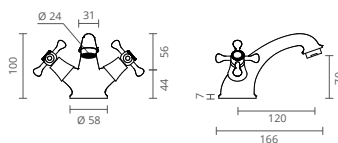

TWO HANDLE MIXER // MÉLANGEUR // MEZCLADOR BIMANDO
BASIN // LAVABO // LAVABO

REF		€
CT2020000	SIMPLE // SIMPLE // SIMPLE	103.20
CT2020001	WITH WASTE VALVE // AVEC VIDAGE // CON DESAGÜE	117.00

CHROME
CHROMÉ // CROMADO