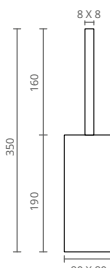

TOWEL HOLDER // PORTE-SERVIETTE // TOALLERO

REF		€
CT1200700	CHROME // CHROMÉ // CROMADO	51.30
CT1220500	GOLD // OR // ORO	153.90
CT1220501	30 cm BLACK // NOIR // NEGRO	77.00
CT1220502	WHITE // BLANC // BLANCO	77.00
CT1220503	SATINOX // SATINOX // SATINOX	77.00
CT1200705	CHROME // CHROMÉ // CROMADO	55.90
CT1220510	GOLD // OR // ORO	167.70
CT1220511	45 cm BLACK // NOIR // NEGRO	83.90
CT1220512	WHITE // BLANC // BLANCO	83.90
CT1220513	SATINOX // SATINOX // SATINOX	83.90
CT1200710	CHROME // CHROMÉ // CROMADO	59.70
CT1220520	GOLD // OR // ORO	179.10
CT1220521	60 cm BLACK // NOIR // NEGRO	89.60
CT1220522	WHITE // BLANC // BLANCO	89.60
CT1220523	SATINOX // SATINOX // SATINOX	89.60

TOILET PAPER HOLDER // PORTE-PAPIER // PORTARROLLOS

REF		€
CT1200720	CHROME // CHROMÉ // CROMADO	55.60
CT1220530	GOLD // OR // ORO	166.80
CT1220531	BLACK // NOIR // NEGRO	83.40
CT1220532	WHITE // BLANC // BLANCO	83.40
CT1220533	SATINOX // SATINOX // SATINOX	83.40

SOAP DISH // PORTE-SAVON // JABONERA

REF		€
CT1200730	CHROME // CHROMÉ // CROMADO	73.70
CT1220540	GOLD // OR // ORO	221.10
CT1220541	BLACK // NOIR // NEGRO	110.60
CT1220542	WHITE // BLANC // BLANCO	110.60
CT1220543	SATINOX // SATINOX // SATINOX	110.60

HOOK // PATÈRE // PERCHA

REF		€
CT1200750	CHROME // CHROMÉ // CROMADO	29.20
CT1220550	GOLD // OR // ORO	87.60
CT1220551	BLACK // NOIR // NEGRO	43.80
CT1220552	WHITE // BLANC // BLANCO	43.80
CT1220553	SATINOX // SATINOX // SATINOX	43.80

TOILET BRUSH // PORTE-BALAI // ESCOBILLERO

REF		€
CT1200910	CHROME // CHROMÉ // CROMADO	98.30
CT1220950	GOLD // OR // ORO	294.90
CT1220951	BLACK // NOIR // NEGRO	147.50
CT1220952	WHITE // BLANC // BLANCO	147.50
CT1220953	SATINOX // SATINOX // SATINOX	147.50