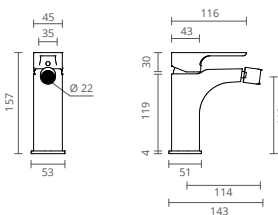

SINGLE LEVER MIXER // MITIGEUR // MEZCLADOR
BIDET // BIDET // BIDÉ

REF		€
CT2008710	SIMPLE // SIMPLE // SIMPLE	76.40
CT2008711	WITH WASTE VALVE // AVEC VIDAGE // CON DESAGÜE	87.40

CHROME
CHROMÉ // CROMADO