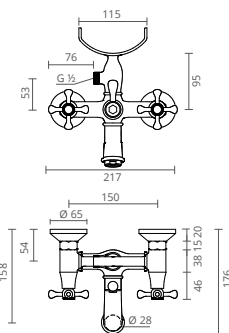

TWO HANDLE MIXER // MÉLANGEUR // MEZCLADOR BIMANDO
BATH // BAINOIRE // BAÑERA

REF		€
CT2020020	BRASS KIT ACCESSORIES + GIRAFLEX SHOWER HOSE KIT ACCESSOIRES LAITON + FLEXIBLE DE DOUCHE GIRAFLEX SET ACCESORIOS EN LATÓN + FLEXIBLE GIRAFLEX	176.40

CHROME
CHROMÉ // CROMADO