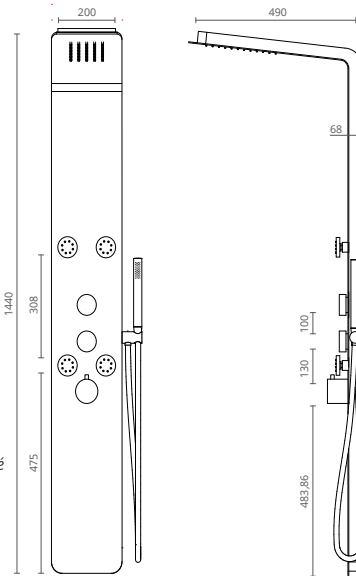

- POLISHED AISI 304 STAINLESS STEEL BODY
- TO EMBED
- HEAD SHOWER AND WATERFALL IN STAINLESS STEEL
- CHROMED BRASS FITTINGS
- 6 FIXED MASSAGE JETS IN STAINLESS STEEL
- LED STRIPS ON BOTH SIDES, POWERED BY ENERGY GENERATOR INCORPORATED IN HYDROMASSAGE
- ENGAGEMENT MEASURES: 150 mm (WIDTH) X 965 mm (HEIGHT) X 65 mm (DEPTH)
- THERMOSTAT

- CORPS EN ACIER INOXYDABLE AISI 304 POLI
- POUR ENCASTRER
- DOUCHE SUPÉRIEURE ET CASCADE EN ACIER INOXYDABLE
- DOUCHE À MAIN EN LAITON CHROMÉ
- 6 JETS DE MASSAGE FIXES EN ACIER INOXYDABLE
- BANDES LED SUR LES DEUX CÔTÉS, ALIMENTÉES PAR UN GÉNÉRATEUR D'ÉNERGIE INCORPORÉ
- MESURES D'ENCASTRER: 150 mm (LARGEUR) X 965 mm (HAUTEUR) X 65 mm (PROFONDEUR)
- THERMOSTAT

- CUERPO EN ACERO INOXIDABLE AISI 304 POLIDO
- PARA ENCASTRAR
- DUCHA SUPERIOR Y CASCADA EN ACERO INOXIDABLE
- DUCHA DE MANO EN LATÓN CROMADO
- 6 CHORROS DE MASAJE FIJOS EN ACERO INOXIDABLE
- TIRAS DE LED EN AMBOS LADOS, ALIMENTADOS POR GENERADOR DE ENERGÍA INCORPORADO
- MEDIDAS DE ENCASTRE: 150 mm (ANCHO) X 965 mm (ALTURA) X 65 mm (PROFUNDIDAD)
- TERMOSTÁTICA

CIBELE

HYDROMASSAGE COLUMN
COLONNE DE HYDROMASSAGE // COLUMNA DE HIDROMASAJE

REF	MEASURES // MESURES // MEDIDAS	€
DB0002415	196 X 1000 mm	1080.00

- POLISHED AISI 304 STAINLESS STEEL BODY
- WHITE STRUCTURE
- HEAD SHOWER AND WATERFALL IN STAINLESS STEEL
- CHROMED BRASS FITTINGS
- 4 CHROMED BRASS ADJUSTABLE MASSAGE JETS
- THERMOSTATIC

- CORPS EN ACIER INOXYDABLE AISI 304 POLI
- STRUCTURE BLANCHE
- DOUCHE SUPÉRIEURE ET CASCADE EN ACIER INOXYDABLE
- DOUCHE À MAIN EN LAITON CHROMÉ
- 4 JETS DE MASSAGE AJUSTABLES EN LAITON CHROMÉ
- THERMOSTATIQUE