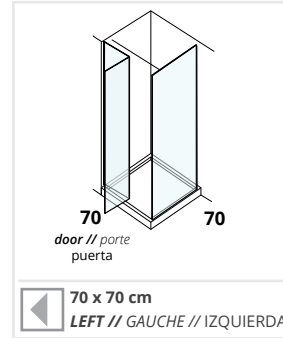

SQUARE SHOWER ENCLOSURES

PAROIS DE DUCHE CARRÉS // MAMPARAS CUADRADAS

In this case, what sets the position of screen printing on the right or the left, is the side with door or fixed panel with door. Example with the same measure 70x70 cm:

Dans ces cas, qui établit la position de la sérigraphie à droite ou à gauche c'est le côté avec porte ou fixe plus poste. Exemple dans la mémé mesure 70x70 cm:

En este caso, lo que establece es la posición de la serigrafía a la derecha o izquierda es lado con puerta o con fijo + puerta. Ejemplo con la misma medida 70x70 cm:

SHOWER ENCLOSURE WITH LEFT SCREEN PRINTING
PAROIS DE DOUCHE AVEC LA SÉRIGRAPHIE GAUCHE
MAMPARA C/ SERIGRAFIA IZQUIERDA