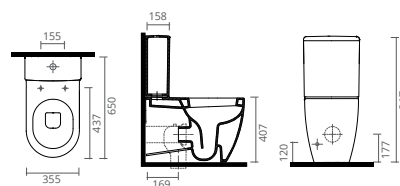

COMPACT S-TRAP OR P-TRAP TOILET
CUVETTE COMPACT S/V OU S/H
INODORO COMPACTO SALIDA DUAL

REF. €

BL7501440 W/ DUROPLAST SOFT CLOSE TOILET SEAT COVER,
DOUBLE FLUSH SYSTEM AND FIXING KIT
A/ ABATTANT DUROPLAST SOFT CLOSE,
MECANISME DOUBLE DÉCHARGE ET KIT DE FIXATION
C/ ASSIENNE WC DUROPLAST,
MECANISMO DE DOBLE DESCARGA Y KIT DE FIJACIÓN **539.10**