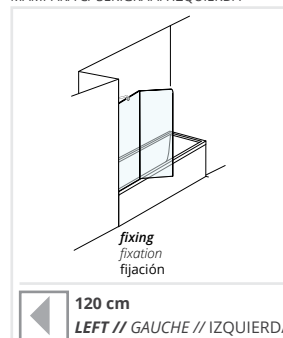

SHOWER ENCLOSURE WITH LEFT SCREEN PRINTING
PAROIS DE DOUCHE AVEC LA SÉRIGRAPHIE GAUCHE
MAMPARA C/ SERIGRAFIA IZQUIERDA