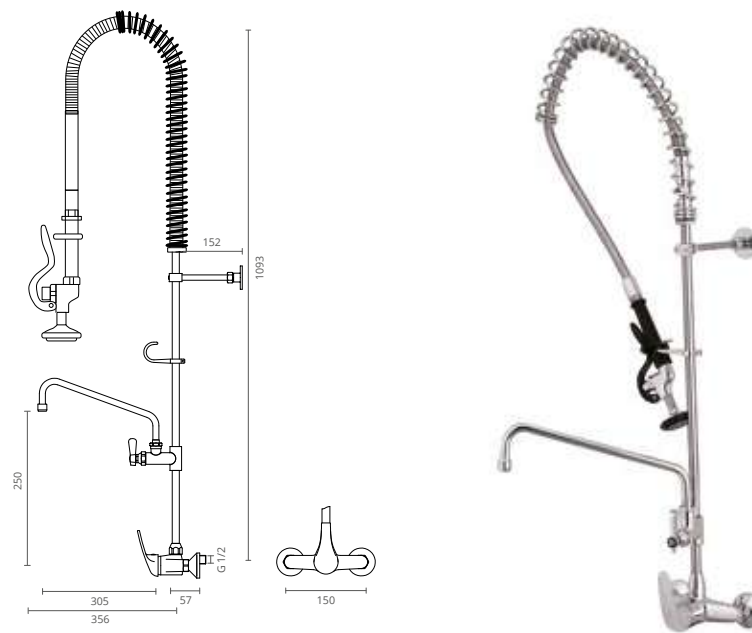

CHROME
CHROMÉ // CROMADO

ctesi
we are waterproof

SHOWER SYSTEMS

DESIGN YOUR BUILT-IN SHOWER SYSTEM...

IT IS VERY EASY AND YOUR BATHROOM SPACE WILL LOOK MUCH BETTER!

Ctesi® offers you a wide range of built-in shower system solutions that allow you to integrate multiple combinations to your liking. Choose your ceiling or wall shower in round or square shapes in a wide range of sizes. Select your tap by choosing one, two or three individual or thermostatic water outlet controls. You may also choose the amount and type of lateral jets according to your desire and need for cervical, dorsal or lumbar hydro massage. Choose the water outlet and hand shower that reflect your style and enjoy a relaxing shower in a personalized environment.