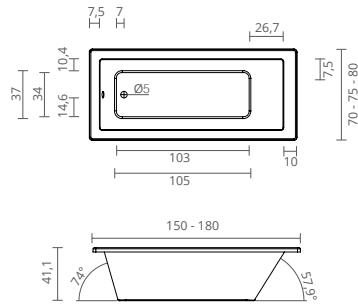

RECTANGULAR ACRYLIC BATHTUB
COMPLEMENTARY WITH SIDE PANELS

BAÑERA RECTANGULAR ACRÍLICO
COMPLEMENTARIA CON PANELES LATÉRALES

LINE
RECTANGULAR // RECTANGULAIRE // RECTANGULAR

REF		
DB1000220	150 x 70 cm	251.00
DB1000230	160 x 70 cm	256.00
DB1000240	170 x 70 cm	266.00
DB1000250	170 x 75 cm	286.10
DB1000255	170 x 80 cm	320.80
DB1000260	180 x 80 cm	345.90