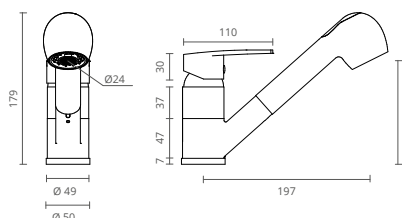

FOCUS

SINGLE LEVER MIXER // MITIGEUR // MEZCLADOR
SINK // ÉVIER // FREGADERO

REF		€
CT2009042	PULL-OUT SHOWER DOUCHETTE RÉTRACTABLE DUCHA EXTRAIBLE	77.20

CHROME
CHROMÉ // CROMADO