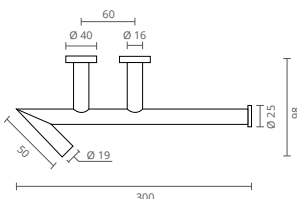

TOWEL HOLDER // PORTE-SERVIETTE // TOALLERO

REF		€
CT1200000	CHROME // CHROMÉ // CROMADO	70.00
CT1220000	GOLD // OR // ORO	210.00
CT1220001	30 cm BLACK // NOIR // NEGRO	105.00
CT1220002	WHITE // BLANC // BLANCO	105.00
CT1220003	SATINOX // SATINOX // SATINOX	105.00
CT1200005	CHROME // CHROMÉ // CROMADO	76.00
CT1220010	GOLD // OR // ORO	228.00
CT1220011	45 cm BLACK // NOIR // NEGRO	114.00
CT1220012	WHITE // BLANC // BLANCO	114.00
CT1220013	SATINOX // SATINOX // SATINOX	114.00
CT1200010	CHROME // CHROMÉ // CROMADO	82.00
CT1220020	GOLD // OR // ORO	246.00
CT1220021	60 cm BLACK // NOIR // NEGRO	123.00
CT1220022	WHITE // BLANC // BLANCO	123.00
CT1220023	SATINOX // SATINOX // SATINOX	123.00

TOILET PAPER HOLDER // PORTE-PAPIER // PORTARROLLOS

REF		€
CT1200020	CHROME // CHROMÉ // CROMADO	70.00
CT1220030	GOLD // OR // ORO	210.00
CT1220031	BLACK // NOIR // NEGRO	105.00
CT1220032	WHITE // BLANC // BLANCO	105.00
CT1220033	SATINOX // SATINOX // SATINOX	105.00

HOOK // PATÈRE // PERCHA

REF		€
CT1200050	CHROME // CHROMÉ // CROMADO	42.00
CT1220050	GOLD // OR // ORO	126.00
CT1220051	BLACK // NOIR // NEGRO	63.00
CT1220052	WHITE // BLANC // BLANCO	63.00
CT1220053	SATINOX // SATINOX // SATINOX	63.00

TOILET BRUSH // PORTE-BALAI // ESCOBILLERO

REF		€
CT1200900	CHROME // CHROMÉ // CROMADO	77.80
CT1220900	GOLD // OR // ORO	233.40
CT1220901	BLACK // NOIR // NEGRO	116.70
CT1220902	WHITE // BLANC // BLANCO	116.70
CT1220903	SATINOX // SATINOX // SATINOX	116.70