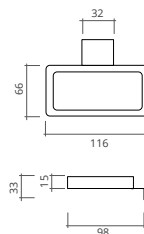

POLARIS 11

LED LIGHT FIXTURE // APPLIQUE LED // APLIQUE LED

REF	€
BL5520410 11 cm	61.80