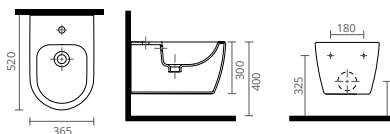

WALL-HUNG BIDET BIDET SUSPENDU // BIDÉ SUSPENDIDO

REF.		€
BL7501325	W/ FIXING KIT A/ KIT DE FIXATION C/ KIT DE FIJACIÓN	234.20