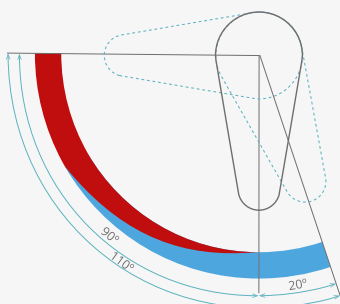

CARTUCHOS ECO SAFE

Los cartuchos Ctesi® Eco-Safe se caracterizan por su función de apertura de los mandos en dos posiciones: medio abiertos y completamente abiertos. Con la mitad de la abertura tiene un flujo de agua de 50% y si necesita más flujo debe accionar la apertura total. De esta forma se permite aumentar y reducir el flujo de agua y con eso ahorrar agua y energía.