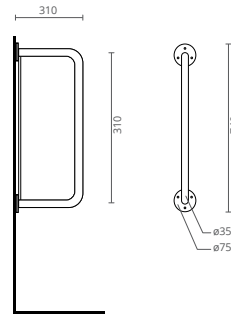

WALL DIVIDER FOR URINAL
SÉPARATEUR D'URINOIR // SEPARADOR PARA URINARIO

REF.	€.
BL7509150	228.70
STAINLESS STEEL ACIER INOXYDABLE ACERO INOXIDABLE	
BL7509151	212.20
WHITE BLANC BLANCO	

WHITE // BLANC
BLANCO