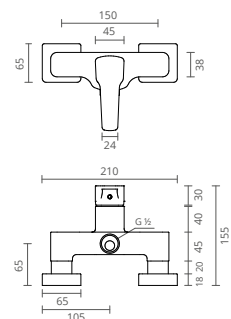

SINGLE LEVER MIXER // MITIGEUR // MEZCLADOR

SHOWER // DOUCHE // DUCHA

REF		€
CT2008730	ABS KIT ACCESSORIES + SHOWER HOSE KIT ACCESSOIRES ABS + FLEXIBLE DE DOUCHE SET ACCESORIOS EN ABS + FLEXIBLE	110.80

	CHROME CHROMÉ // CROMADO