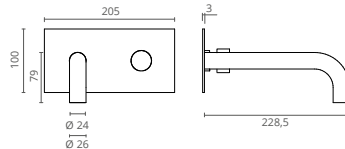

INLUX

MIXER // MÉLANGEUR // MEZCLADOR

BUILT-IN BASIN // LAVABO À ENCASTRAR // EMPOTRABLE LAVABO

REF	€
CT5050008	205.50