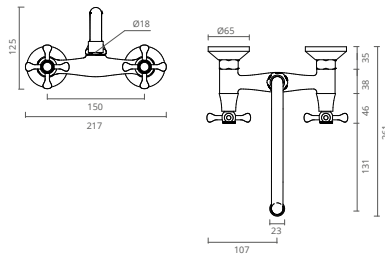

VINTAGE

TWO HANDLE MIXER // MÉLANGEUR MEZCLADOR BIMANDO
WALL MOUNTED SINK
ÉVIER MURAL // MURAL FREGADERO

REF		€
CT2020045	HIGH SPOUT BEC SUPÉRIEURE CAÑO SUPERIOR	86.60

CHROME
CHROMÉ // CROMADO