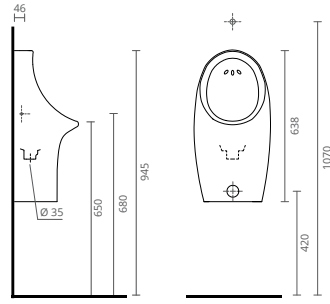

URINAL // URINOIR // URINARIO

REF.	€.
BL7509100	108.30

WHITE // BLANC
BLANCO