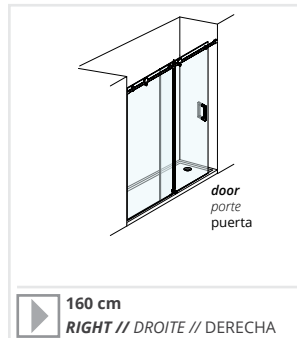

SHOWER ENCLOSURE WITH RIGHT SCREEN PRINTING
PAROIS DE DOUCHE AVEC LA SÉRIGRAPHIE DROITE
MAMPARA C/ SERIGRAFIA DERECHA