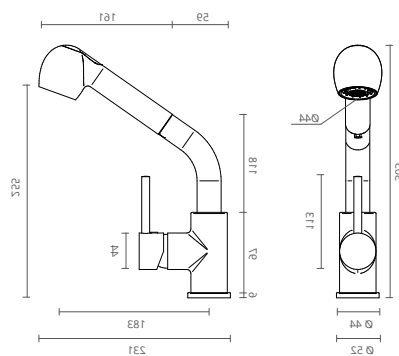

ORION

SINGLE LEVER MIXER // MITIGEUR // MEZCLADOR
SINK // ÉVIER // FREGADERO

REF		€
CT2007852	HIGH SPOUT WITH SHOWER BEC HAUT AVEC DOUCHETTE CAÑO ALTO CON DUCHA	90.20

CHROME
CHROMÉ // CROMADO