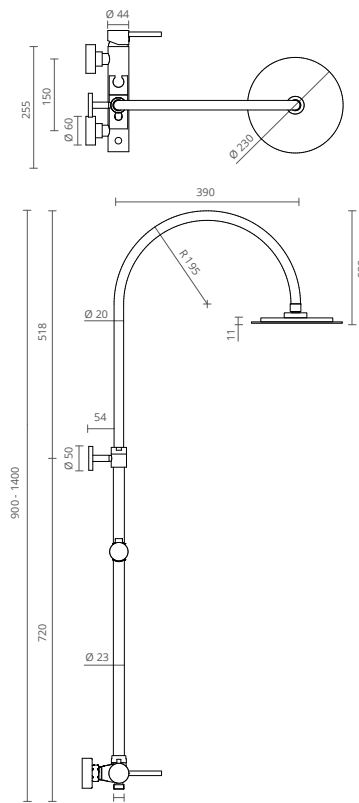

Image represents model with:

- . ABS shower head
- . ABS hand shower
- . Shower hose

L'image représente le modèle avec:

- . Pomme de douche en ABS
- . Douche à main en ABS
- . Tuyau de douche

La imagen representa el modelo termostático con:

- . Rociador de ABS
- . Ducha de mano en ABS
- . Flexible de ducha