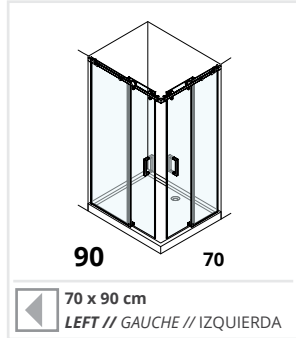

RECTANGULAR SHOWER ENCLOSURES

PAROIS DE DOUCHE RECTANGULAIRES // MAMPARAS RECTANGULARES

In this case, what sets the position of the screen painting on the right or the left, is the largest measure. Example with the same measure 70x90 cm:

Dans ces cas, c'est la plus grande mesure qui établit la position de la sérigraphie à droite ou à gauche. Exemple dans la mémé mesure 70x90 cm:

En este caso, lo que establece la posición de la serigrafía a la derecha o izquierda es la medida más grande. Ejemplo con la misma medida 70x90 cm:

SHOWER ENCLOSURE WITH LEFT SCREEN PRINTING
PAROIS DE DOUCHE AVEC LA SÉRIGRAPHIE GAUCHE
MAMPARA C/ SERIGRAFIA IZQUIERDA