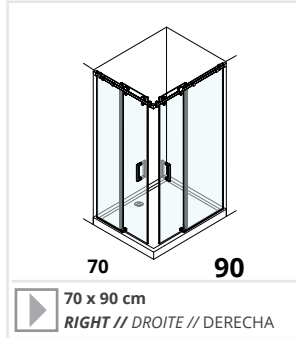

SHOWER ENCLOSURE WITH RIGHT SCREEN PRINTING
PAROIS DE DOUCHE AVEC LA SÉRIGRAPHIE DROITE
MAMPARA C/ SERIGRAFIA DERECHA