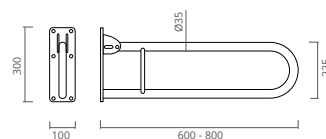

FOLDING GRAB BAR Ø35mm
BARRE D'APPUI RABBATTABLE Ø35mm // ASA FOLDABLE Ø35mm

REF	€
CT1205051 60 cm	112.00
CT1205061 80 cm	116.00

STAINLESS STEEL
ACIER INOXYDABLE
ACERO INOXIDABLE

AISI 304 Ø35 mm