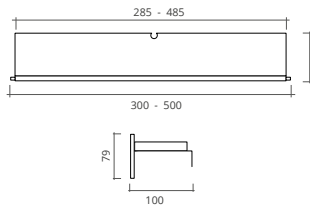

TYL

LED LIGHT FIXTURE // APPLIQUE LED // APLIQUE LED

REF	€
BL5520200 30 cm	94.80
BL5520210 50 cm	119.80