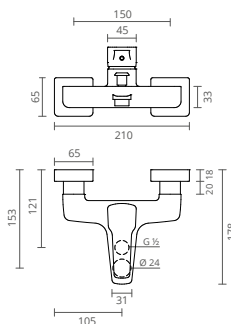

SINGLE LEVER MIXER // MITIGEUR // MEZCLADOR

BATH // BAIGNOIRE // BAÑERA

REF		€
CT2008720	ABS KIT ACCESSORIES + SHOWER HOSE KIT ACCESSOIRES ABS + FLEXIBLE DE DOUCHE SET ACCESORIOS EN ABS + FLEXIBLE	126.80

	CHROME CHROMÉ // CROMADO