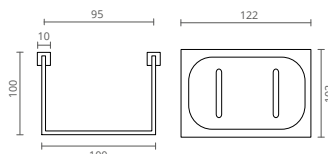

TOWEL HOLDER // PORTE-SERVIETTE // TOALLERO

REF		€
CT1200700	CHROME // CHROMÉ // CROMADO	51.30
CT1220500	GOLD // OR // ORO	153.90
CT1220501	30 cm BLACK // NOIR // NEGRO	77.00
CT1220502	WHITE // BLANC // BLANCO	77.00
CT1220503	SATINOX // SATINOX // SATINOX	77.00
CT1200705	CHROME // CHROMÉ // CROMADO	55.90
CT1220510	GOLD // OR // ORO	167.70
CT1220511	45 cm BLACK // NOIR // NEGRO	83.90
CT1220512	WHITE // BLANC // BLANCO	83.90
CT1220513	SATINOX // SATINOX // SATINOX	83.90
CT1200710	CHROME // CHROMÉ // CROMADO	59.70
CT1220520	GOLD // OR // ORO	179.10
CT1220521	60 cm BLACK // NOIR // NEGRO	89.60
CT1220522	WHITE // BLANC // BLANCO	89.60
CT1220523	SATINOX // SATINOX // SATINOX	89.60

TOILET PAPER HOLDER // PORTE-PAPIER // PORTARROLLOS

REF		€
CT1200720	CHROME // CHROMÉ // CROMADO	55.60
CT1220530	GOLD // OR // ORO	166.80
CT1220531	BLACK // NOIR // NEGRO	83.40
CT1220532	WHITE // BLANC // BLANCO	83.40
CT1220533	SATINOX // SATINOX // SATINOX	83.40

SOAP DISH // PORTE-SAVON // JABONERA

REF		€
CT1200730	CHROME // CHROMÉ // CROMADO	73.70
CT1220540	GOLD // OR // ORO	221.10
CT1220541	BLACK // NOIR // NEGRO	110.60
CT1220542	WHITE // BLANC // BLANCO	110.60
CT1220543	SATINOX // SATINOX // SATINOX	110.60

HOOK // PATÈRE // PERCHA

REF		€
CT1200750	CHROME // CHROMÉ // CROMADO	29.20
CT1220550	GOLD // OR // ORO	87.60
CT1220551	BLACK // NOIR // NEGRO	43.80
CT1220552	WHITE // BLANC // BLANCO	43.80
CT1220553	SATINOX // SATINOX // SATINOX	43.80

TOILET BRUSH // PORTE-BALAI // ESCOBILLERO

REF		€
CT1200910	CHROME // CHROMÉ // CROMADO	98.30
CT1220950	GOLD // OR // ORO	294.90
CT1220951	BLACK // NOIR // NEGRO	147.50
CT1220952	WHITE // BLANC // BLANCO	147.50
CT1220953	SATINOX // SATINOX // SATINOX	147.50