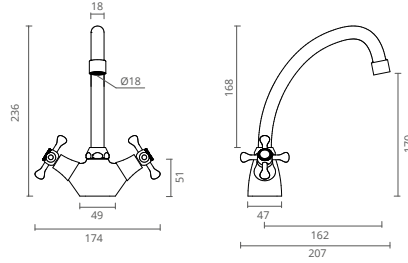

VINTAGE

TWO HANDLE MIXER // MITIGEUR // MEZCLADOR
SINK // ÉVIER // FREGADERO

REF		€
CT2020040	HIGH SPOUT BEC HAUT CAÑO ALTO	81.70

CHROME
CHROMÉ // CROMADO