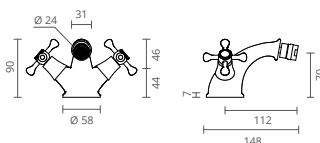

TWO HANDLE MIXER // MÉLANGEUR // MEZCLADOR BIMANDO
BIDET // BIDET // BIDÉ

REF		€
CT2020010	SIMPLE // SIMPLE // SIMPLE	103.20
CT2020011	WITH WASTE VALVE // AVEC VIDAGE // CON DESAGÜE	117.00

CHROME
CHROMÉ // CROMADO