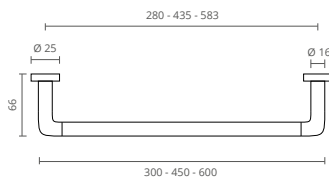

TOWEL HOLDER // PORTE-SERVIETTE // TOALLERO

REF		€
CT1200100	CHROME // CHROMÉ // CROMADO	50.50
CT1220200	GOLD // OR // ORO	151.50
CT1220201	30 cm BLACK // NOIR // NEGRO	75.80
CT1220202	WHITE // BLANC // BLANCO	75.80
CT1220203	SATINOX // SATINOX // SATINOX	75.80
CT1200105	CHROME // CHROMÉ // CROMADO	56.30
CT1220210	GOLD // OR // ORO	168.90
CT1220211	45 cm BLACK // NOIR // NEGRO	84.50
CT1220212	WHITE // BLANC // BLANCO	84.50
CT1220213	SATINOX // SATINOX // SATINOX	84.50
CT1200110	CHROME // CHROMÉ // CROMADO	62.60
CT1220220	GOLD // OR // ORO	187.80
CT1220221	60 cm BLACK // NOIR // NEGRO	93.90
CT1220222	WHITE // BLANC // BLANCO	93.90
CT1220223	SATINOX // SATINOX // SATINOX	93.90