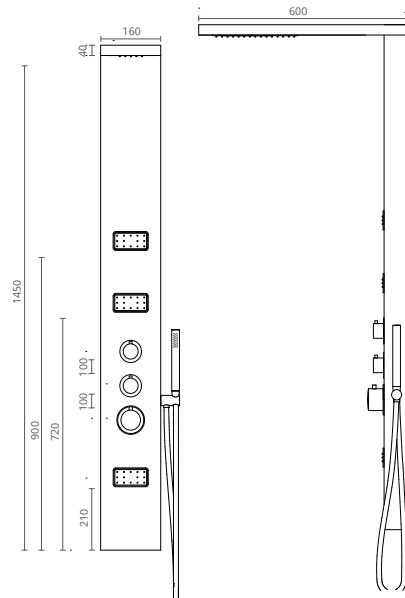

BRAMA
HYDROMASSAGE COLUMN
COLONNE HYDROMASSAGE // COLUMNA DE HIDROMASAJE

REF	MEASURES // MESURES // MEDIDAS	€
DB0002400	160 X 1450 mm	970.00

STAINLESS STEEL
ACIER INOX // ACERO INOXIDABLE
AISI 304