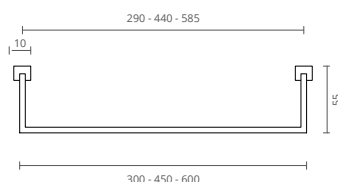

TOWEL HOLDER // PORTE-SERVIETTE // TOALLERO

REF		€
CT1200700	CHROME // CHROMÉ // CROMADO	51.30
CT1220500	GOLD // OR // ORO	153.90
CT1220501	30 cm BLACK // NOIR // NEGRO	77.00
CT1220502	WHITE // BLANC // BLANCO	77.00
CT1220503	SATINOX // SATINOX // SATINOX	77.00
CT1200705	CHROME // CHROMÉ // CROMADO	55.90
CT1220510	GOLD // OR // ORO	167.70
CT1220511	45 cm BLACK // NOIR // NEGRO	83.90
CT1220512	WHITE // BLANC // BLANCO	83.90
CT1220513	SATINOX // SATINOX // SATINOX	83.90
CT1200710	CHROME // CHROMÉ // CROMADO	59.70
CT1220520	GOLD // OR // ORO	179.10
CT1220521	60 cm BLACK // NOIR // NEGRO	89.60
CT1220522	WHITE // BLANC // BLANCO	89.60
CT1220523	SATINOX // SATINOX // SATINOX	89.60

TOILET PAPER HOLDER // PORTE-PAPIER // PORTARROLLOS

REF		€
CT1200720	CHROME // CHROMÉ // CROMADO	55.60
CT1220530	GOLD // OR // ORO	166.80
CT1220531	BLACK // NOIR // NEGRO	83.40
CT1220532	WHITE // BLANC // BLANCO	83.40
CT1220533	SATINOX // SATINOX // SATINOX	83.40

SOAP DISH // PORTE-SAVON // JABONERA

REF		€
CT1200730	CHROME // CHROMÉ // CROMADO	73.70
CT1220540	GOLD // OR // ORO	221.10
CT1220541	BLACK // NOIR // NEGRO	110.60
CT1220542	WHITE // BLANC // BLANCO	110.60
CT1220543	SATINOX // SATINOX // SATINOX	110.60

HOOK // PATÈRE // PERCHA

REF		€
CT1200750	CHROME // CHROMÉ // CROMADO	29.20
CT1220550	GOLD // OR // ORO	87.60
CT1220551	BLACK // NOIR // NEGRO	43.80
CT1220552	WHITE // BLANC // BLANCO	43.80
CT1220553	SATINOX // SATINOX // SATINOX	43.80

TOILET BRUSH // PORTE-BALAI // ESCOBILLERO

REF		€
CT1200910	CHROME // CHROMÉ // CROMADO	98.30
CT1220950	GOLD // OR // ORO	294.90
CT1220951	BLACK // NOIR // NEGRO	147.50
CT1220952	WHITE // BLANC // BLANCO	147.50
CT1220953	SATINOX // SATINOX // SATINOX	147.50