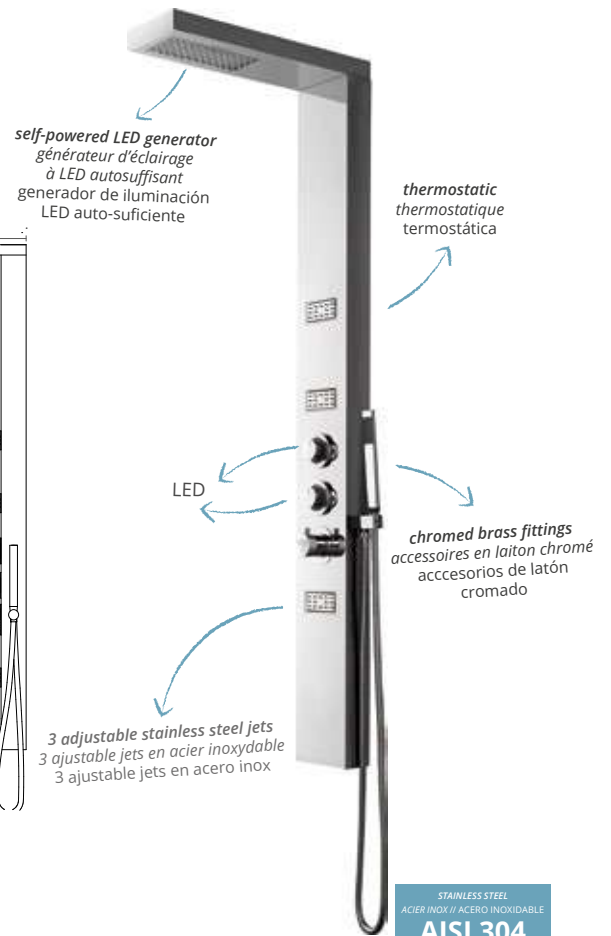

BRAMA
HYDROMASSAGE COLUMN
COLONNE HYDROMASSAGE // COLUMNA DE HIDROMASAJE

REF	MEASURES // MESURES // MEDIDAS	€
DB0002400	160 X 1450 mm	970.00

STAINLESS STEEL
ACIER INOX // ACERO INOXIDABLE
AISI 304