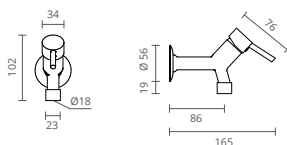

TAP // ROBINET // GRIFERÍA
WALL MOUNTED // MURAL // MURO

REF €

CT2054820 1/2"

22.40

CHROME
CHROMÉ // CROMADO