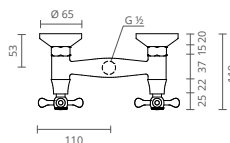

TWO HANDLE MIXER // MÉLANGEUR // MEZCLADOR BIMANDO
SHOWER // DOUCHE // DUCHA

REF		€
CT2020030	BRASS KIT ACCESSORIES + GIRAFLEX SHOWER HOSE KIT ACCESSOIRES LAITON + FLEXIBLE DE DOUCHE GIRAFLEX SET ACCESORIOS EN LATÓN + FLEXIBLE GIRAFLEX	103.10

CHROME
CHROMÉ // CROMADO