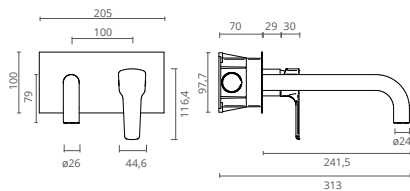

SINGLE LEVER MIXER // MITIGEUR // MEZCLADOR

BUILT-IN BASIN
LAVABO À ENCASTRER // EMPOTRABLE LAVABO

REF		€
CT2223250	SIMPLE // SIMPLE // SIMPLE	257.20
CT2223251	WITH WASTE VALVE // AVEC VIDAGE // CON DESAGÜE	268.20

	CHROME CHROMÉ // CROMADO		STANDARD OPENING CARTRIDGE CARTOUCHE D'OUVERTURE STANDARD // CARTUCHO DE APERTURA ESTÁNDAR