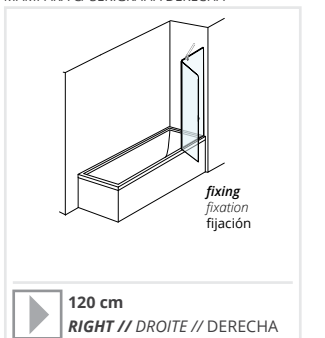

SHOWER ENCLOSURE WITH RIGHT SCREEN PRINTING
PAROIS DE DOUCHE AVEC LA SÉRIGRAPHIE DROITE
MAMPARA C/ SERIGRAFIA DERECHA