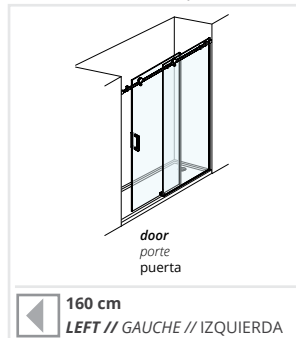

SERIGRAPHED GLASS

VERRE SÉRIGRAPHIE // VIDRIO SERIGRAFIADO

The screen printing of our CTESI glass consists of unpolishing the glass, removing its transparency and giving a decorative element to the bathroom space. At the moment of deciding the order, it is important to note if the shower enclosure is going to be applied on the right or left side, in order to ensure that the screen printing is on the outside of the glass. Below, table with illustrative examples of application on the right or left. This analysis, must be done facing the object applied in the bathroom space.

Les sérigraphies de nos verres CTESI consistent à polir le verre, à retirer la transparence et à donner un élément décoratif à la salle de bain. Lorsque vous décidez de commander, il est important de faire attention à savoir si la paroi de douche est appliquée à droite ou à gauche afin que nous puissions assurer que la sérigraphie est appliquée à l'extérieur du verre. Tableau explicatif ci-dessous avec des exemples illustrant où l'application est fait à droite ou à gauche. L'analyse doit être faite dans la dans la position face à l'objet appliqué dans l'espace.

La serigrafía de nuestros vidrios CTESI consiste en quitar el vidrio, quitar su transparencia y darle un elemento decorativo al baño. Es importante al decidir al hacer un pedido si la aplicación de la cabina se realiza a la derecha o a la izquierda para garantizar que la serigrafía se aplique al "exterior" del vidrio.

RECTANGULAR SHOWER ENCLOSURES

PAROIS DE DOUCHE RECTANGULAIRES // MAMPARAS RECTANGULARES

In this case, what sets the position of the screen painting on the right or the left, is the largest measure. Example with the same measure 70x90 cm: