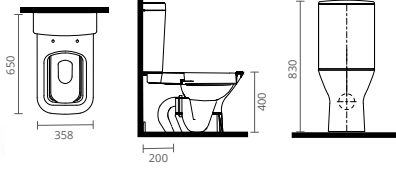

COMPACT S-TRAP OR P-TRAP TOILET
CUVETTE COMPACT S/V OU S/H
INODORO COMPACTO SALIDA DUAL

REF.

€

BL7501640

375.00

W/ DUROPLAST SOFT CLOSE TOILET SEAT COVER, DOUBLE FLUSH SYSTEM
AND FIXING KIT
A/ ABATTANT DUROPLAST SOFT CLOSE, MECANISME DOUBLE DÉCHARGE
ET KIT DE FIXATION
C/ ASIENTO WC DUROPLAST, MECANISMO DE DOBLE DESCARGA
Y KIT DE FIJACIÓN

WHITE // BLANC
BLANCO