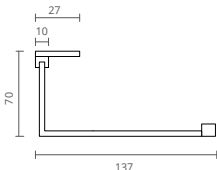

TOWEL HOLDER // PORTE-SERVIETTE // TOALLERO

REF		€
CT1200700	CHROME // CHROMÉ // CROMADO	51.30
CT1220500	GOLD // OR // ORO	153.90
CT1220501	30 cm BLACK // NOIR // NEGRO	77.00
CT1220502	WHITE // BLANC // BLANCO	77.00
CT1220503	SATINOX // SATINOX // SATINOX	77.00
CT1200705	CHROME // CHROMÉ // CROMADO	55.90
CT1220510	GOLD // OR // ORO	167.70
CT1220511	45 cm BLACK // NOIR // NEGRO	83.90
CT1220512	WHITE // BLANC // BLANCO	83.90
CT1220513	SATINOX // SATINOX // SATINOX	83.90
CT1200710	CHROME // CHROMÉ // CROMADO	59.70
CT1220520	GOLD // OR // ORO	179.10
CT1220521	60 cm BLACK // NOIR // NEGRO	89.60
CT1220522	WHITE // BLANC // BLANCO	89.60
CT1220523	SATINOX // SATINOX // SATINOX	89.60

TOILET PAPER HOLDER // PORTE-PAPIER // PORTARROLLOS

REF		€
CT1200720	CHROME // CHROMÉ // CROMADO	55.60
CT1220530	GOLD // OR // ORO	166.80
CT1220531	BLACK // NOIR // NEGRO	83.40
CT1220532	WHITE // BLANC // BLANCO	83.40
CT1220533	SATINOX // SATINOX // SATINOX	83.40

SOAP DISH // PORTE-SAVON // JABONERA

REF		€
CT1200730	CHROME // CHROMÉ // CROMADO	73.70
CT1220540	GOLD // OR // ORO	221.10
CT1220541	BLACK // NOIR // NEGRO	110.60
CT1220542	WHITE // BLANC // BLANCO	110.60
CT1220543	SATINOX // SATINOX // SATINOX	110.60

HOOK // PATÈRE // PERCHA

REF		€
CT1200750	CHROME // CHROMÉ // CROMADO	29.20
CT1220550	GOLD // OR // ORO	87.60
CT1220551	BLACK // NOIR // NEGRO	43.80
CT1220552	WHITE // BLANC // BLANCO	43.80
CT1220553	SATINOX // SATINOX // SATINOX	43.80

TOILET BRUSH // PORTE-BALAI // ESCOBILLERO

REF		€
CT1200910	CHROME // CHROMÉ // CROMADO	98.30
CT1220950	GOLD // OR // ORO	294.90
CT1220951	BLACK // NOIR // NEGRO	147.50
CT1220952	WHITE // BLANC // BLANCO	147.50
CT1220953	SATINOX // SATINOX // SATINOX	147.50