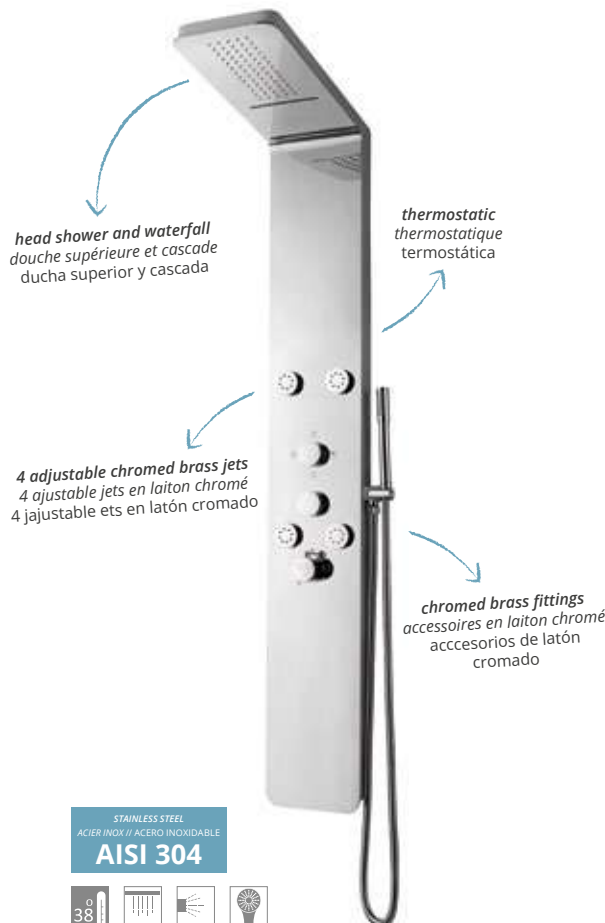

- POLISHED AISI 304 STAINLESS STEEL BODY
- TO EMBED
- HEAD SHOWER AND WATERFALL IN STAINLESS STEEL
- CHROMED BRASS FITTINGS
- 6 FIXED MASSAGE JETS IN STAINLESS STEEL
- LED STRIPS ON BOTH SIDES, POWERED BY ENERGY GENERATOR INCORPORATED IN HYDROMASSAGE
- ENGAGEMENT MEASURES: 150 mm (WIDTH) X 965 mm (HEIGHT) X 65 mm (DEPTH)
- THERMOSTAT

- CORPS EN ACIER INOXYDABLE AISI 304 POLI
- POUR ENCASTRER
- DOUCHE SUPÉRIEURE ET CASCADE EN ACIER INOXYDABLE
- DOUCHE À MAIN EN LAITON CHROMÉ
- 6 JETS DE MASSAGE FIXES EN ACIER INOXYDABLE
- BANDES LED SUR LES DEUX CÔTÉS, ALIMENTÉES PAR UN GÉNÉRATEUR D'ÉNERGIE INCORPORÉ
- MESURES D'ENCASTRER: 150 mm (LARGEUR) X 965 mm (HAUTEUR) X 65 mm (PROFONDEUR)
- THERMOSTAT

- CUERPO EN ACERO INOXIDABLE AISI 304 POLIDO
- PARA ENCASTRAR
- DUCHA SUPERIOR Y CASCADA EN ACERO INOXIDABLE
- DUCHA DE MANO EN LATÓN CROMADO
- 6 CHORROS DE MASAJE FIJOS EN ACERO INOXIDABLE
- TIRAS DE LED EN AMBOS LADOS, ALIMENTADOS POR GENERADOR DE ENERGÍA INCORPORADO
- MEDIDAS DE ENCASTRE: 150 mm (ANCHO) X 965 mm (ALTURA) X 65 mm (PROFUNDIDAD)
- TERMOSTÁTICA

CIBELE

HYDROMASSAGE COLUMN
COLONNE DE HYDROMASSAGE // COLUMNA DE HIDROMASAJE

REF	MEASURES // MESURES // MEDIDAS	€
DB0002415	196 X 1000 mm	1080.00

- POLISHED AISI 304 STAINLESS STEEL BODY
- WHITE STRUCTURE
- HEAD SHOWER AND WATERFALL IN STAINLESS STEEL
- CHROMED BRASS FITTINGS
- 4 CHROMED BRASS ADJUSTABLE MASSAGE JETS
- THERMOSTATIC

- CORPS EN ACIER INOXYDABLE AISI 304 POLI
- STRUCTURE BLANCHE
- DOUCHE SUPÉRIEURE ET CASCADE EN ACIER INOXYDABLE
- DOUCHE À MAIN EN LAITON CHROMÉ
- 4 JETS DE MASSAGE AJUSTABLES EN LAITON CHROMÉ
- THERMOSTATIQUE