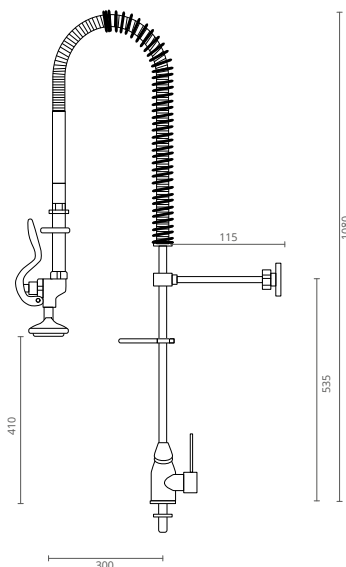

- . Worktop assembly
- . Wall fixing
- . Stainless steel tube
- . Brass shower
- . Single lever

- . Application sur plan
- . Fixation mural
- . Tube en inox
- . Douchette en laiton
- . Mitigeur

- . Instalación sobre encimera
- . Fixación à pared
- . Caño en acero inoxidable
- . Ducha en latón
- . Monomando

INDUSTRIAL TAP // ROBINET INDUSTRIELLE // COCINA INDUSTRIAL

REF

SINGLE LEVER MIXER
MITIGEUR
MONOMANDO

348.80

CHROME
CHROMÉ // CROMADO