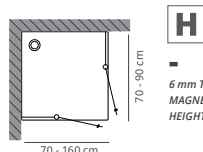

6 mm TEMPERED GLASS // VERRE TREMPÉ 6 mm // VIDRIO TEMPLADO 6 mm
MAGNETIC CLOSE // FERMETURE MAGNETIQUE // CIERRE MAGNÉTICO
HEIGHT 200 cm // HAUTEUR 200 cm // ALTURA 200 cm

SHOWER ENCLOSURE // CABINE DE DOUCHE // MAMPARA DE DUCHA

	ADJUST // AJUSTER // AJUSTE	REF.	€	REF.	€
70 x 70 cm	68 | 70 - 68 | 70 cm	DB0507100	1 100.00	DB0507101	1 200.00
70 x 90 cm	68 | 70 - 88 | 90 cm	DB0507110	1 130.00	DB0507111	1 230.00
70 x 100 cm	68 | 70 - 98 | 100 cm	DB0507120	1 160.00	DB0507121	1 260.00
70 x 110 cm	68 | 70 - 108 | 110 cm	DB0507130	1 180.00	DB0507131	1 280.00
70 x 120 cm	68 | 70 - 118 | 120 cm	DB0507140	1 190.00	DB0507141	1 290.00
70 x 130 cm	68 | 70 - 128 | 130 cm	DB0507150	1 210.00	DB0507151	1 310.00
70 x 140 cm	68 | 70 - 138 | 140 cm	DB0507160	1 220.00	DB0507161	1 320.00
70 x 150 cm	68 | 70 - 148 | 150 cm	DB0507170	1 240.00	DB0507171	1 340.00
70 x 160 cm	68 | 70 - 158 | 160 cm	DB0507180	1 260.00	DB0507181	1 360.00
75 x 75 cm	73 | 75 - 73 | 75 cm	DB0507200	1 120.00	DB0507201	1 220.00
75 x 90 cm	73 | 75 - 88 | 90 cm	DB0507210	1 150.00	DB0507211	1 250.00
75 x 100 cm	73 | 75 - 98 | 100 cm	DB0507220	1 170.00	DB0507221	1 270.00
75 x 110 cm	73 | 75 - 108 | 110 cm	DB0507230	1 190.00	DB0507231	1 290.00
75 x 120 cm	73 | 75 - 118 | 120 cm	DB0507240	1 200.00	DB0507241	1 300.00
75 x 130 cm	73 | 75 - 128 | 130 cm	DB0507250	1 220.00	DB0507251	1 320.00
75 x 140 cm	73 | 75 - 138 | 140 cm	DB0507260	1 230.00	DB0507261	1 330.00
75 x 150 cm	73 | 75 - 148 | 150 cm	DB0507270	1 250.00	DB0507271	1 350.00
75 x 160 cm	73 | 75 - 158 | 160 cm	DB0507280	1 270.00	DB0507281	1 370.00
80 x 80 cm	78 | 80 - 78 | 70 cm	DB0507300	1 140.00	DB0507301	1 240.00
80 x 90 cm	78 | 80 - 88 | 90 cm	DB0507310	1 160.00	DB0507311	1 260.00
80 x 100 cm	78 | 80 - 98 | 100 cm	DB0507320	1 180.00	DB0507321	1 280.00
80 x 110 cm	78 | 80 - 108 | 110 cm	DB0507330	1 200.00	DB0507331	1 300.00
80 x 120 cm	78 | 80 - 118 | 120 cm	DB0507340	1 210.00	DB0507341	1 310.00
80 x 130 cm	78 | 80 - 128 | 130 cm	DB0507350	1 230.00	DB0507351	1 330.00
80 x 140 cm	78 | 80 - 138 | 140 cm	DB0507360	1 240.00	DB0507361	1 340.00
80 x 150 cm	78 | 80 - 148 | 150 cm	DB0507370	1 260.00	DB0507371	1 360.00
80 x 160 cm	78 | 80 - 158 | 160 cm	DB0507380	1 280.00	DB0507381	1 380.00
90 x 90 cm	88 | 90 - 88 | 90 cm	DB0507400	1 180.00	DB0507401	1 280.00
90 x 100 cm	88 | 90 - 98 | 100 cm	DB0507410	1 200.00	DB0507411	1 300.00
90 x 110 cm	88 | 90 - 108 | 110 cm	DB0507420	1 220.00	DB0507421	1 320.00
90 x 120 cm	88 | 90 - 118 | 120 cm	DB0507430	1 230.00	DB0507431	1 330.00
90 x 130 cm	88 | 90 - 128 | 130 cm	DB0507440	1 250.00	DB0507441	1 350.00
90 x 140 cm	88 | 90 - 138 | 140 cm	DB0507450	1 260.00	DB0507451	1 360.00
90 x 150 cm	88 | 90 - 148 | 150 cm	DB0507460	1 280.00	DB0507461	1 380.00
90 x 160 cm	88 | 90 - 158 | 160 cm	DB0507470	1 300.00	DB0507471	1 400.00

CHROMED
CHROME
CROMADO

IN BLACK FINISH HAVE TO ADD THE FOLLOWING PERCENTAGES:
EN FINITION NOIR AJOUTER LES POURCENTAGES SUIVANT:
EN ACABADO NEGRO HAY QUE SUMAR LOS SEGUINTE PORCENTAJES: