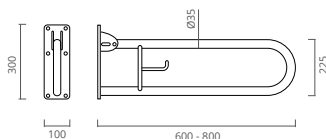

FOLDING GRAB BAR W/ PAPER HOLDER Ø35mm
BARRE D'APPUI RABBATTABLE A/ PORTE-PAPIER Ø35mm
ASA FOLDABLE CON PORTAROLLOS Ø35mm

REF	€
CT1205050 60 cm	115.80
CT1205060 80 cm	121.10

STAINLESS STEEL
ACIER INOXYDABLE
ACERO INOXIDABLE

AISI 304 Ø35 mm