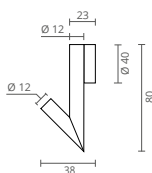

TOWEL HOLDER // PORTE-SERVIETTE // TOALLERO

REF		€
CT1200000	CHROME // CHROMÉ // CROMADO	70.00
CT1220000	GOLD // OR // ORO	210.00
CT1220001	30 cm BLACK // NOIR // NEGRO	105.00
CT1220002	WHITE // BLANC // BLANCO	105.00
CT1220003	SATINOX // SATINOX // SATINOX	105.00
CT1200005	CHROME // CHROMÉ // CROMADO	76.00
CT1220010	GOLD // OR // ORO	228.00
CT1220011	45 cm BLACK // NOIR // NEGRO	114.00
CT1220012	WHITE // BLANC // BLANCO	114.00
CT1220013	SATINOX // SATINOX // SATINOX	114.00
CT1200010	CHROME // CHROMÉ // CROMADO	82.00
CT1220020	GOLD // OR // ORO	246.00
CT1220021	60 cm BLACK // NOIR // NEGRO	123.00
CT1220022	WHITE // BLANC // BLANCO	123.00
CT1220023	SATINOX // SATINOX // SATINOX	123.00

TOILET PAPER HOLDER // PORTE-PAPIER // PORTARROLLOS

REF		€
CT1200020	CHROME // CHROMÉ // CROMADO	70.00
CT1220030	GOLD // OR // ORO	210.00
CT1220031	BLACK // NOIR // NEGRO	105.00
CT1220032	WHITE // BLANC // BLANCO	105.00
CT1220033	SATINOX // SATINOX // SATINOX	105.00

HOOK // PATÈRE // PERCHA

REF		€
CT1200050	CHROME // CHROMÉ // CROMADO	42.00
CT1220050	GOLD // OR // ORO	126.00
CT1220051	BLACK // NOIR // NEGRO	63.00
CT1220052	WHITE // BLANC // BLANCO	63.00
CT1220053	SATINOX // SATINOX // SATINOX	63.00

TOILET BRUSH // PORTE-BALAI // ESCOBILLERO

REF		€
CT1200900	CHROME // CHROMÉ // CROMADO	77.80
CT1220900	GOLD // OR // ORO	233.40
CT1220901	BLACK // NOIR // NEGRO	116.70
CT1220902	WHITE // BLANC // BLANCO	116.70
CT1220903	SATINOX // SATINOX // SATINOX	116.70