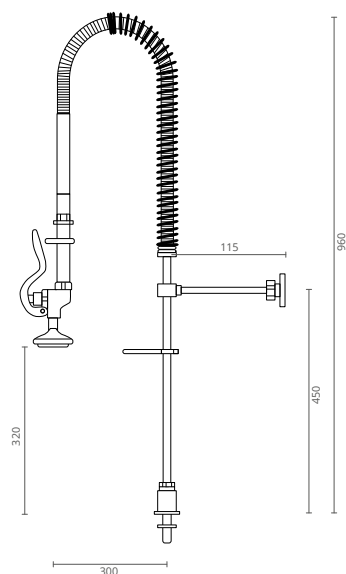

- . Worktop assembly
- . Wall fixing
- . Stainless steel tube
- . Brass shower
- . Ideal for foot operated tap

- . Application sur plan
- . Fixation mural
- . Tube en inox
- . Douchette en laiton
- . Approprié a robinet de pied

- . Instalación sobre encimera
- . Fixación à pared
- . Caño en acero inoxidable
- . Ducha en latón
- . Adecuado para grifo pedal suelo

INDUSTRIAL TAP // ROBINET INDUSTRIELLE // COCINA INDUSTRIAL

REF

CT2320000 SIMPLE // SIMPLE // SIMPLE

281.60

CHROME
CHROMÉ // CROMADO