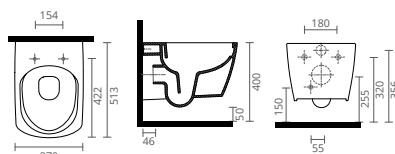

WALL-HUNG WC TOILETTE SUSPENDU // INODORO SUSPENDIDO

REF.		€
BL7501545	W/ DUROPLAST SOFT CLOSE TOILET SEAT COVER AND FIXING KIT A/ ABATTANT DUROPLAST SOFT CLOSE ET KIT DE FIXATION C/ ASIENTE WC DUROPLAST Y KIT DE FIJACIÓN	361.40
WHITE // BLANC BLANCO