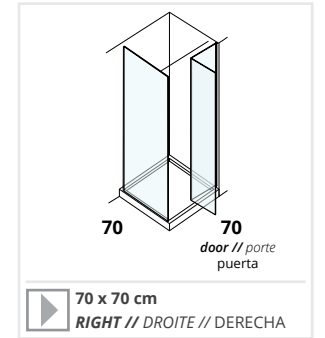

SHOWER ENCLOSURE WITH RIGHT SCREEN PRINTING
PAROIS DE DOUCHE AVEC LA SÉRIGRAPHIE DROITE
MAMPARA C/ SERIGRAFIA DERECHA

SQUARE SHOWER ENCLOSURES WITH DOORS AT BOTH SIDES - SCREEN PRINTING IS REVERSIBLE
PAROIS DE DOUCHE CARRÉS AVEC PORTES DES DEUX CÔTÉS - LA SÉRIGRAPHIE EST REVERSIBLE
MAMPARAS CUADRADAS CON PUERTAS EN AMBOS LOS LADOS - LA SERIGRAFÍA ES REVERSIBLE

SHOWER PANELS

PANNEAU DE DOUCHE // MAMPARAS DE DUCHE

In this case, what sets the position of the screen printing is the position of the door, or its fixing, in models with doors opening outwards. Example with the same measure 160 cm:

Dans ces cas, qui établit la position de la sérigraphie à droite ou à gauche c'est la position de la porte ou sa fixation, dans les modèles avec portes s'ouvrant vers l'extérieur. Exemple dans la mémé mesure 160 cm:

En este caso, lo que establece la posición de la serigrafía a la derecha o izquierda es la posición de la puerta o su fijación en los modelos de apertura de puertas para el exterior. Ejemplo con la misma medida 160 cm:

SHOWER ENCLOSURE WITH LEFT SCREEN PRINTING
PAROIS DE DOUCHE AVEC LA SÉRIGRAPHIE GAUCHE
MAMPARA C/ SERIGRAFIA IZQUIERDA