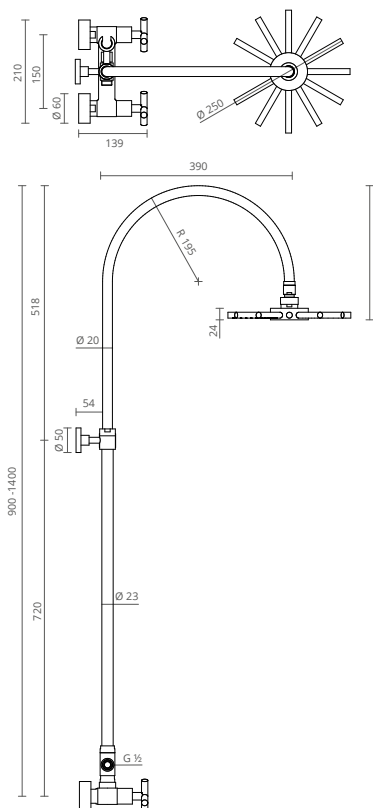

ADJUSTABLE HEIGHT
 RÉGLABLE EN HAUTEUR // ALTURA AJUSTABLE

extensible
 extensible
 extensible

VINTAGE

The revivalist spirit we bring to you through the Vintage model is just one of the facets of this tap, which recovers the art of the past to provide you with a model with current technology embodied in classic forms, creating the illusion that time is eternal.