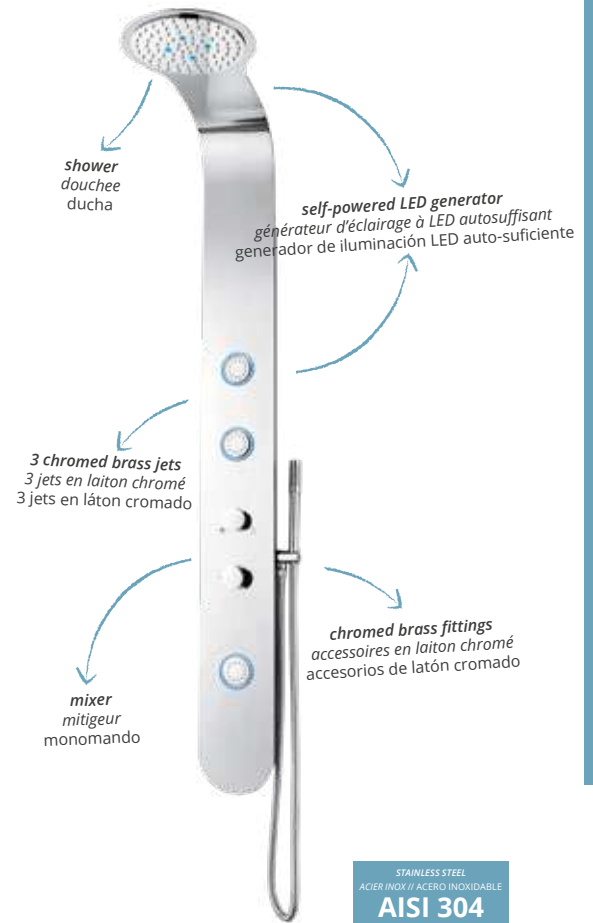

RUDRA
HYDROMASSAGE COLUMN
COLONNE HYDROMASSAGE // COLUMNA DE HIDROMASAJE

REF	MEASURES // MESURES // MEDIDAS	€
DB0002410	260 X 1470 mm	930.00

STAINLESS STEEL
ACIER INOX // ACERO INOXIDABLE
AISI 304