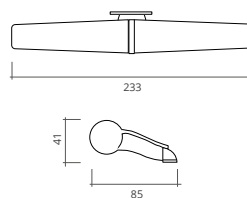

SUN

LED LIGHT FIXTURE // APPLIQUE LED // APLIQUE LED

REF	€
BL5520500 23 cm	35.30