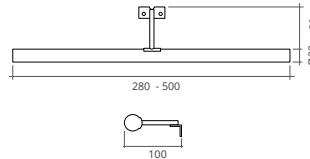

LYRA

LED LIGHT FIXTURE // APPLIQUE LED // APLIQUE LED

REF	€
BL5520100 28 cm	83.80
BL5520110 50 cm	100.80