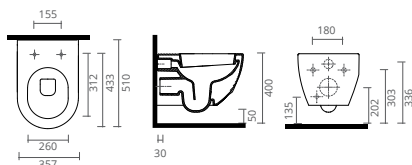

WALL-HUNG WC
TOILETTE SUSPENDU // INODORO SUSPENDIDO

REF. €

BL7501445 W/ DUROPLAST SOFT CLOSE TOILET SEAT COVER AND FIXING KIT
A/ ABATTANT DUROPLAST SOFT CLOSE ET KIT DE FIXATION
C/ ASSIENNE WC DUROPLAST Y KIT DE FIJACIÓN **341.60**

WHITE // BLANC
BLANCO