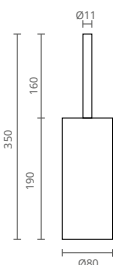

TOWEL HOLDER // PORTE-SERVIETTE // TOALLERO

REF		€
CT1200000	CHROME // CHROMÉ // CROMADO	70.00
CT1220000	GOLD // OR // ORO	210.00
CT1220001	30 cm BLACK // NOIR // NEGRO	105.00
CT1220002	WHITE // BLANC // BLANCO	105.00
CT1220003	SATINOX // SATINOX // SATINOX	105.00
CT1200005	CHROME // CHROMÉ // CROMADO	76.00
CT1220010	GOLD // OR // ORO	228.00
CT1220011	45 cm BLACK // NOIR // NEGRO	114.00
CT1220012	WHITE // BLANC // BLANCO	114.00
CT1220013	SATINOX // SATINOX // SATINOX	114.00
CT1200010	CHROME // CHROMÉ // CROMADO	82.00
CT1220020	GOLD // OR // ORO	246.00
CT1220021	60 cm BLACK // NOIR // NEGRO	123.00
CT1220022	WHITE // BLANC // BLANCO	123.00
CT1220023	SATINOX // SATINOX // SATINOX	123.00

TOILET PAPER HOLDER // PORTE-PAPIER // PORTARROLLOS

REF		€
CT1200020	CHROME // CHROMÉ // CROMADO	70.00
CT1220030	GOLD // OR // ORO	210.00
CT1220031	BLACK // NOIR // NEGRO	105.00
CT1220032	WHITE // BLANC // BLANCO	105.00
CT1220033	SATINOX // SATINOX // SATINOX	105.00

HOOK // PATÈRE // PERCHA

REF		€
CT1200050	CHROME // CHROMÉ // CROMADO	42.00
CT1220050	GOLD // OR // ORO	126.00
CT1220051	BLACK // NOIR // NEGRO	63.00
CT1220052	WHITE // BLANC // BLANCO	63.00
CT1220053	SATINOX // SATINOX // SATINOX	63.00

TOILET BRUSH // PORTE-BALAI // ESCOBILLERO

REF		€
CT1200900	CHROME // CHROMÉ // CROMADO	77.80
CT1220900	GOLD // OR // ORO	233.40
CT1220901	BLACK // NOIR // NEGRO	116.70
CT1220902	WHITE // BLANC // BLANCO	116.70
CT1220903	SATINOX // SATINOX // SATINOX	116.70