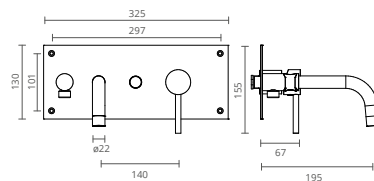

SINGLE LEVER MIXER // MITIGEUR // MEZCLADOR

CONCEALED BATH

BAIGNOIRE À ENCASTRER // BAÑERA EMPOTRADA

REF	COLOR // COULEUR // COLOR	€
CT2224410	CHROME CHROMÉ CROMADO	459.20
CT2002930	GOLD OR ORO	1 377.60
CT2002931	BLACK NOIR NEGRO	688.80
CT2002932	WHITE BLANC BLANCO	688.80
CT2002933	SATINOX SATINOX SATINOX	688.80