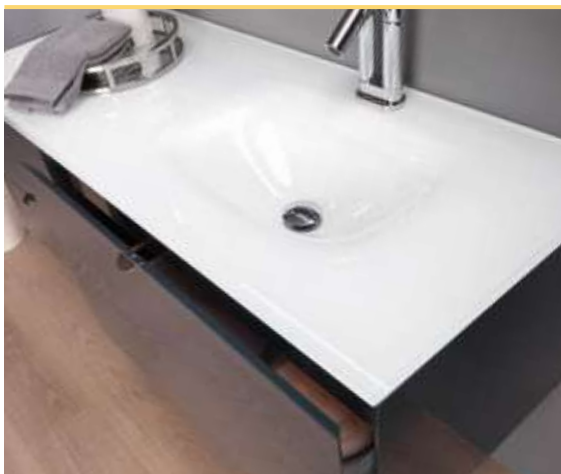

UNBEATABLE ELEGANCE ALL AVENUE EDGES ARE CUT AT 45°, RESULTING IN A PURE LINE
ÉLÉGANCE IMBATTABLE TOUS LES BORDS AVENUE SONT COUPÉS À 45°, RÉSUANT DANS UNE LIGNE PURE
ELEGANCIA INIGUALABLE LOS BORDOS AVENUE SE CORTAN A 45°, RESULTANDO EN UNA LÍNEA PURA