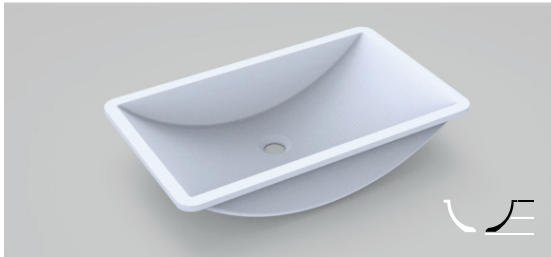

UNDER-MOUNTED BASINS

BEND

BEND 5833